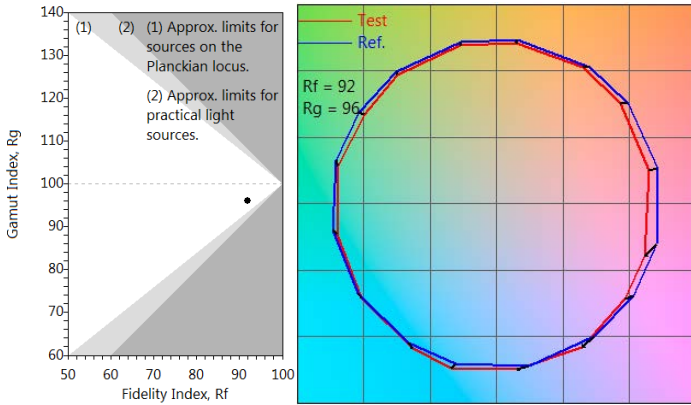

Color Fidelity

2700K