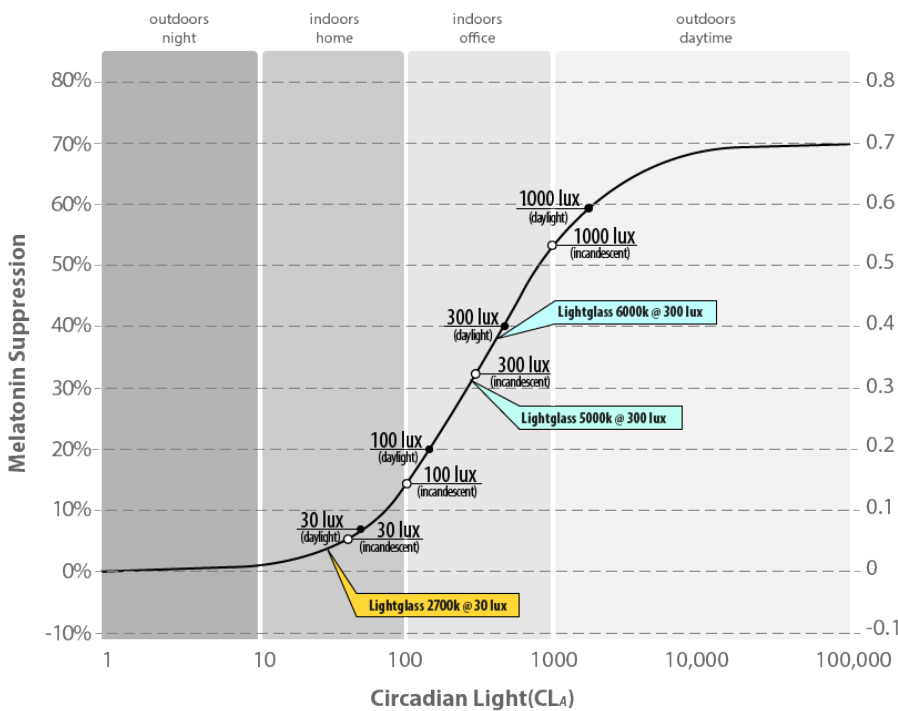

CCT	EML (Equivalent Melanopic Lux)	
	300 lux	30 lux
2700K	149	15
3000K	168	17
3500K	200	20
4000K	228	23
5000K	268	27
6000K	312	31

325 Chestnut St
Suite 1212
Philadelphia, PA
215.494.3333

info@lightglasslighting.com