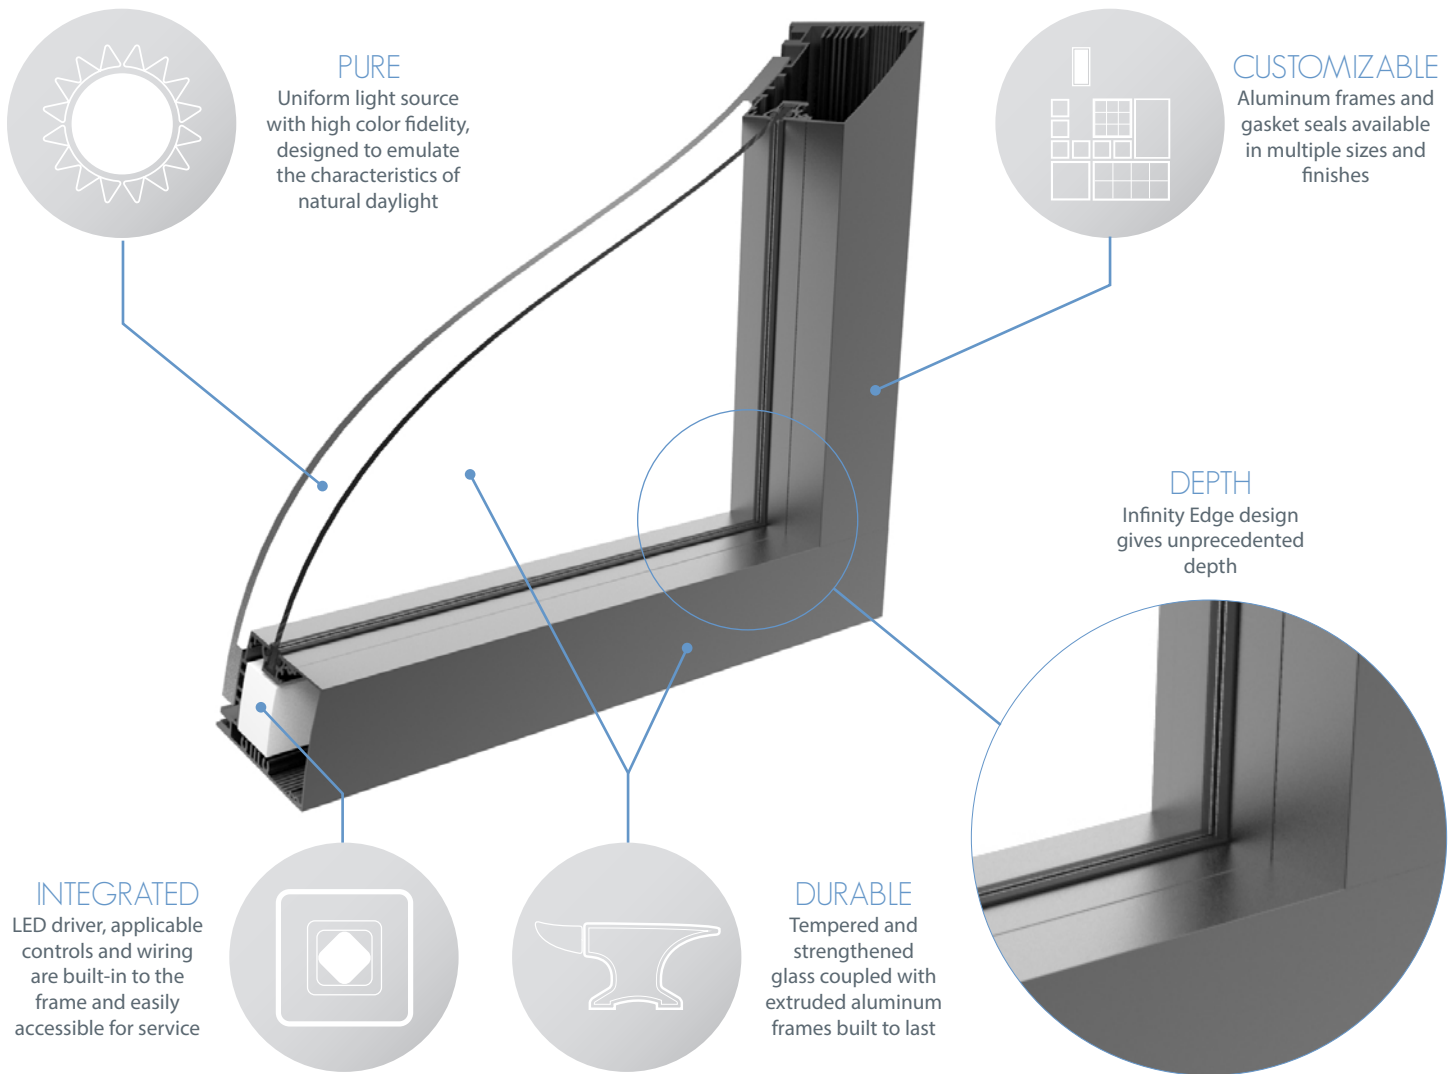

LIGHTGLASS

Transforming Windowless Spaces

Wallglass

Lightglass simulates the look and feel of natural light by combining the latest LED lighting technologies with a unique and ingenious approach to the way we perceive and celebrate window-lit spaces.

No matter its' location or proximity to the outdoors, this intersection of lighting technology and human perception now gives any space the opportunity to become a window-lit space, maximizing its appeal, use and value.

Lightglass can powder coat to any RAL#
Black and White finishes are powder coated semi gloss.

325 Chestnut St
Suite 1212
Philadelphia, PA
215.494.3333