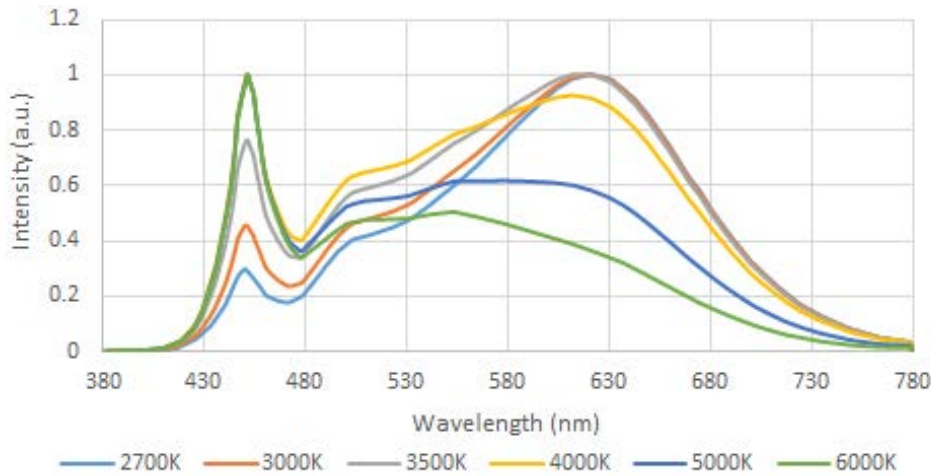

Spectra from Lightglass

Circadian Stimulus

For offices, the International WELL Building Institute (IWBI) specifies there must be at least 240 Equivalent Melanopic Lux (EML) on the vertical plane between 9:00 AM and 1:00 PM. Lightglass at a distance of two meters, and a CCT of 3500K or higher at full brightness is compliant. [WELL v2, Feature 54, Part 1]

In living environments, IWBI specifies at most 50 EML on the vertical plane during the night. Lightglass can be dimmed to comply with this specification. [WELL v2, Feature 54, Part 2. & WELL v2, Feature P3, Part 1]

For breakrooms, IWBI specifies at least 250 EML. For learning areas, IWBI specifies at least 150 EML. Lightglass meets these specifications through dimming and tuning. [WELL v2, Feature 54, Part 3&4]