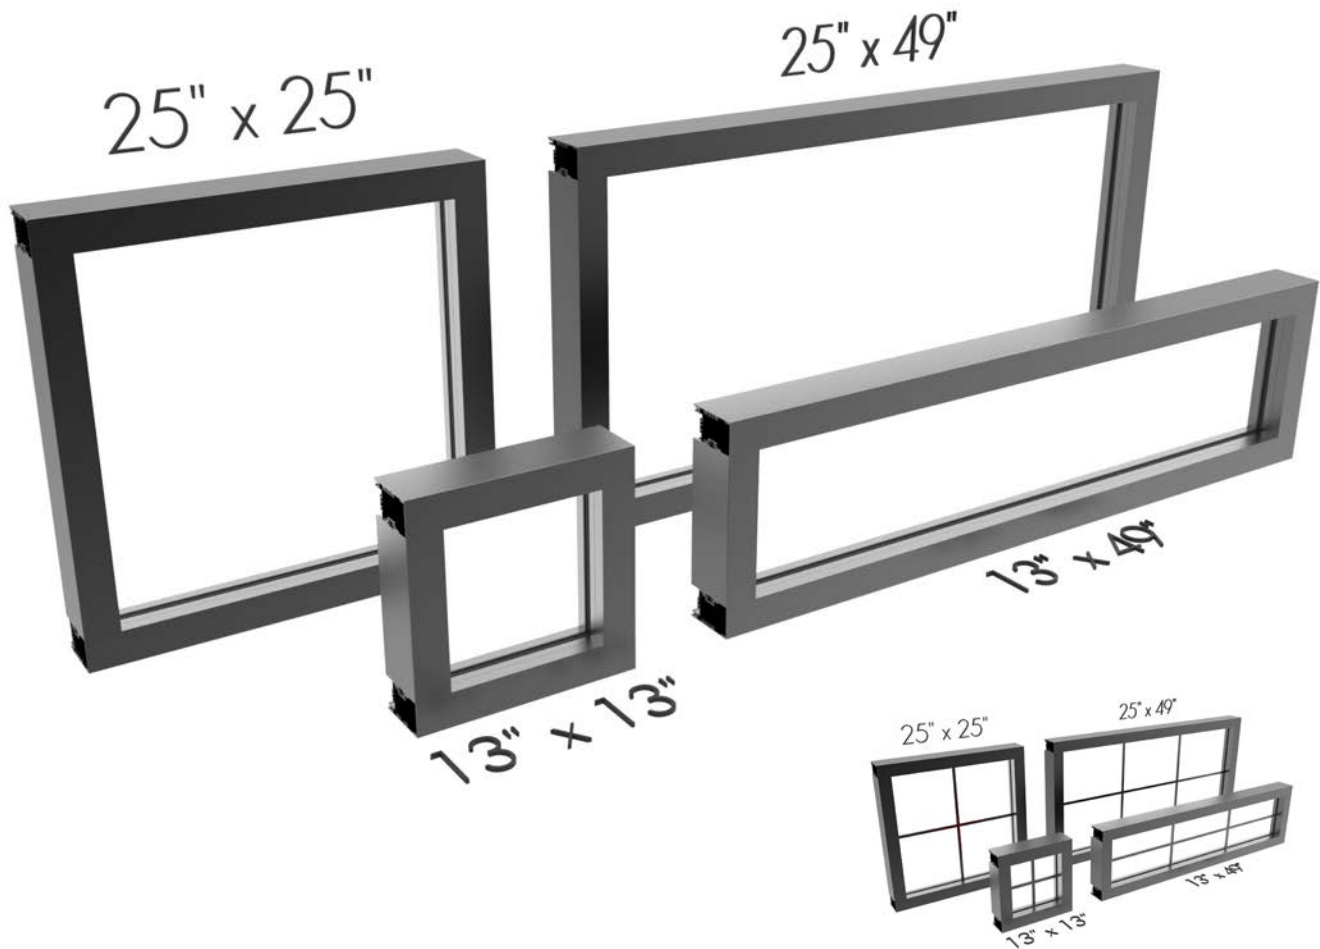

## Wallglass

Muntins available for all sizes

	13 x 13	13 x 49	25 x 25	25 x 49
X	13"	13"	25"	25"
Y	13"	49"	25"	49"
A	9"	9"	21"	21"
B	9"	45"	21"	45"
C			2"	
Z		3.5"		

"Great lighting *solutions* have the power to enhance, but great lighting *innovations* have the potential to transform."