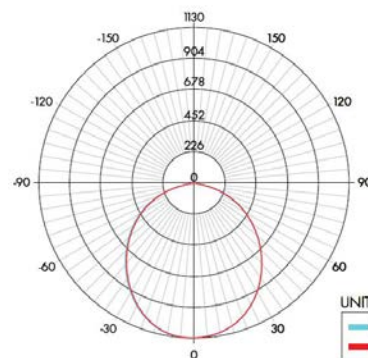

Lambertian Distribution