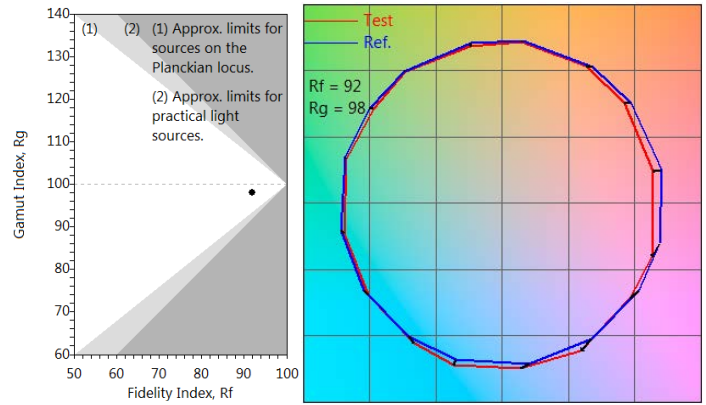

Color Fidelity

3000K

325 Chestnut St
Suite 1212
Philadelphia, PA
215.494.3333

info@lightglasslighting.com